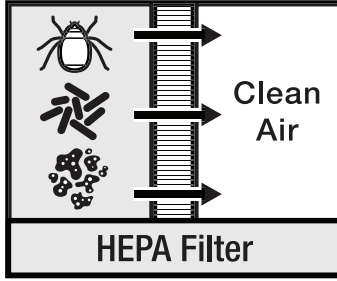

3 Powerful motor

Vacuum with authority using the Vac Pac HEPA. This machine features a 1.7 hp vacuum motor that is sure to lift dirt, dust, and grime from your carpets for a great clean.

4 Ambidextrous

The hose on the Vac Pac HEPA is designed so that both left and right handed operators can comfortably use the machine.

5 No-tool access

Disposal and replacement of filter bags is easy with the Vac Pac HEPA. With quick, no-tool access to the filter bags, time isn't wasted between cleaning jobs.

6 Standard tools

At no additional cost, the Vac Pac HEPA comes standard with the most-used tools; you do not have to purchase them separately. Utilizing these tools transforms this machine from a vacuum into a versatile, multi-use powerhouse for your cleaning needs.

Hip-mounted power switch

A conveniently located power switch rests at hip level on the Vac Pac HEPA within easy view of the operator. The positioning of this switch means that operators can easily turn the vacuum on and off.